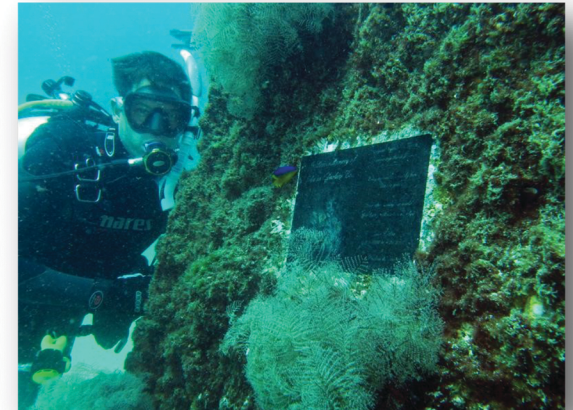

*For centuries many have
been drawn to the sea*

What a perfect way
to commemorate a special person
or remember a loved one,
by creating an artificial reef
in their honor

Create your personal Eternal Reef!

About our reef module

The memorial reef module consists of an 8' Florida Limestone artificial reef that is a 6,000 lb concrete structure built to withstand storm events. Each module has a 10' footprint and is designed to prevent settling and scouring. The limestone rock gives it a greater surface area and complexity which attracts marine life. Modules include a personalized granite plaque.